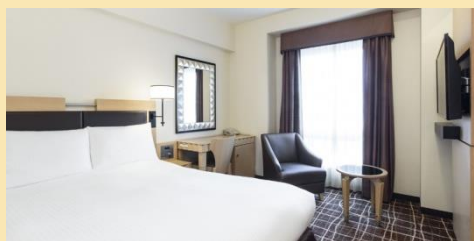

## 那霸希爾頓逸林酒店

單軌電車「旭橋駅」步行約1分鐘

<https://doubletree.hiltonhotels.jp/hotel/okinawa/doubletree-by-hilton-hotel-naha>

**Double room only**

**@\$650.-up**

**Twin room only**

**@\$760.-up**

**Travel Station Ltd.**